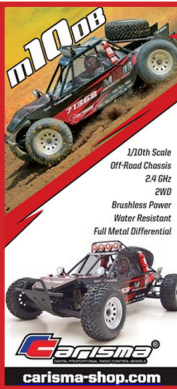

WALLPAPER BACKGROUND 2500x700

TOP OF SITE BANNER 900x250

NOT A MEMBER? CLICK HERE

FEATURED VIDEO

VIDEO PLACEMENT

SIDEBAR BANNER 275x125

Premium Membership Articles

LATEST

Traxxas Bigfoot No.1 VS Bigfoot [VIDEO]

1x3 PORTRAIT 300x600

1x4 SKYSCRAPER 160x600

INLINE BANNER 600x120

Muchmore FLETA ZX V2 Outlaw Specter Brushless

Which Type of RC Car Climbs Best? [VIDEO]

TESTED: KO Propo EX-RR [Audio Review]

RC4WD Dakar 1/14 Rally Truck [VIDEO]

1x4 PORTRAIT 300x1050

SPECIFICATIONS

72dpi RGB. Format Jpeg, GIF, or PNG.

Animated gifs acceptable.

TOP OF SITE: 900X250

SIDEBAR: 275X125

1x4 SKYSCRAPER 160X600

1X3 PORTRAIT 300X600

1X4 PORTRAIT 300X1050

INLINE: 600X120